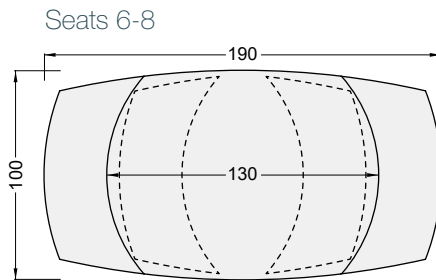

Customise your dining table

The mechanism of the table

The Kheops dining table is equipped with a synchronized mechanism, allowing both by simply rotating its main top to reveal the two hidden side extensions under this one.

Plate dimensions

DT080

130/190 x 100 x H76 cm

3 Table legs

KHEOPS DT080SI

BELLAGIO DT079MA

MILAZZO DT290SD

8 Ceramic finishes